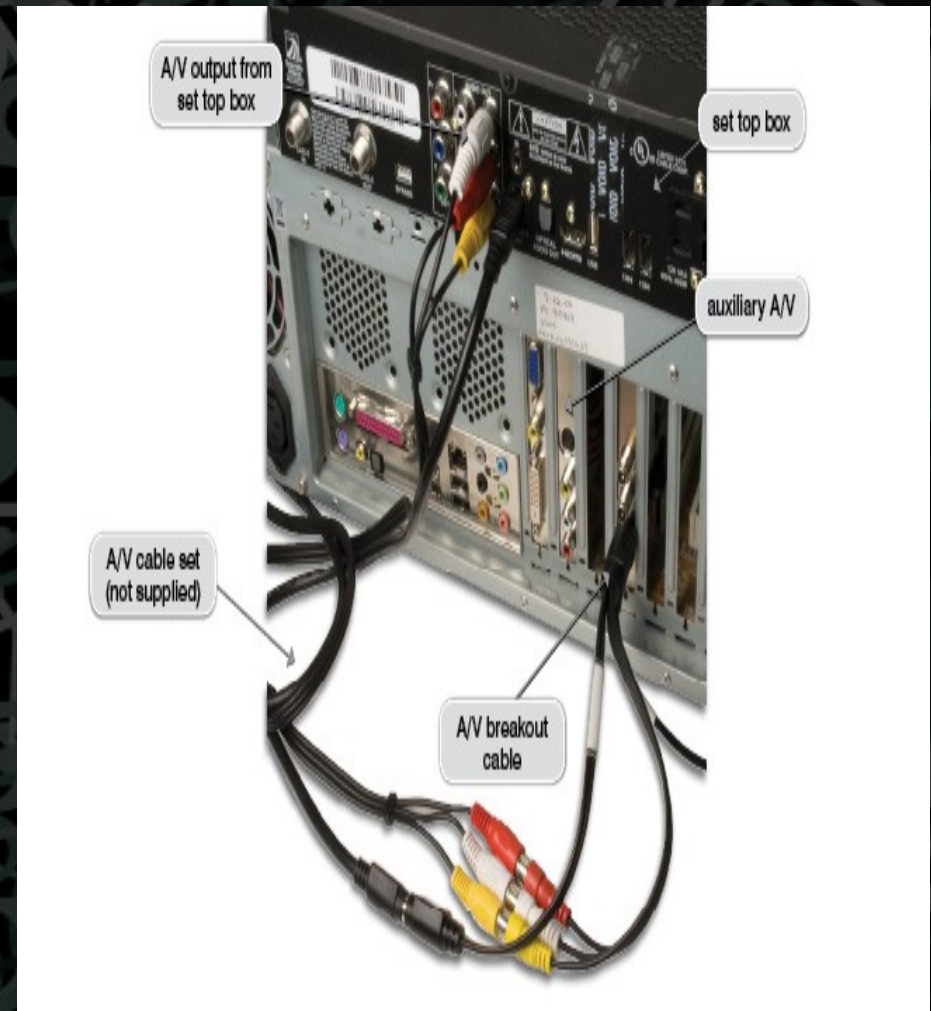

Hardware

- ATX, ITX or mini-ITX
- 2Gb or more RAM
- 120-500Gb hard drive
- SSD or standard hard drive
- TV Tuner card
- EeePC Box