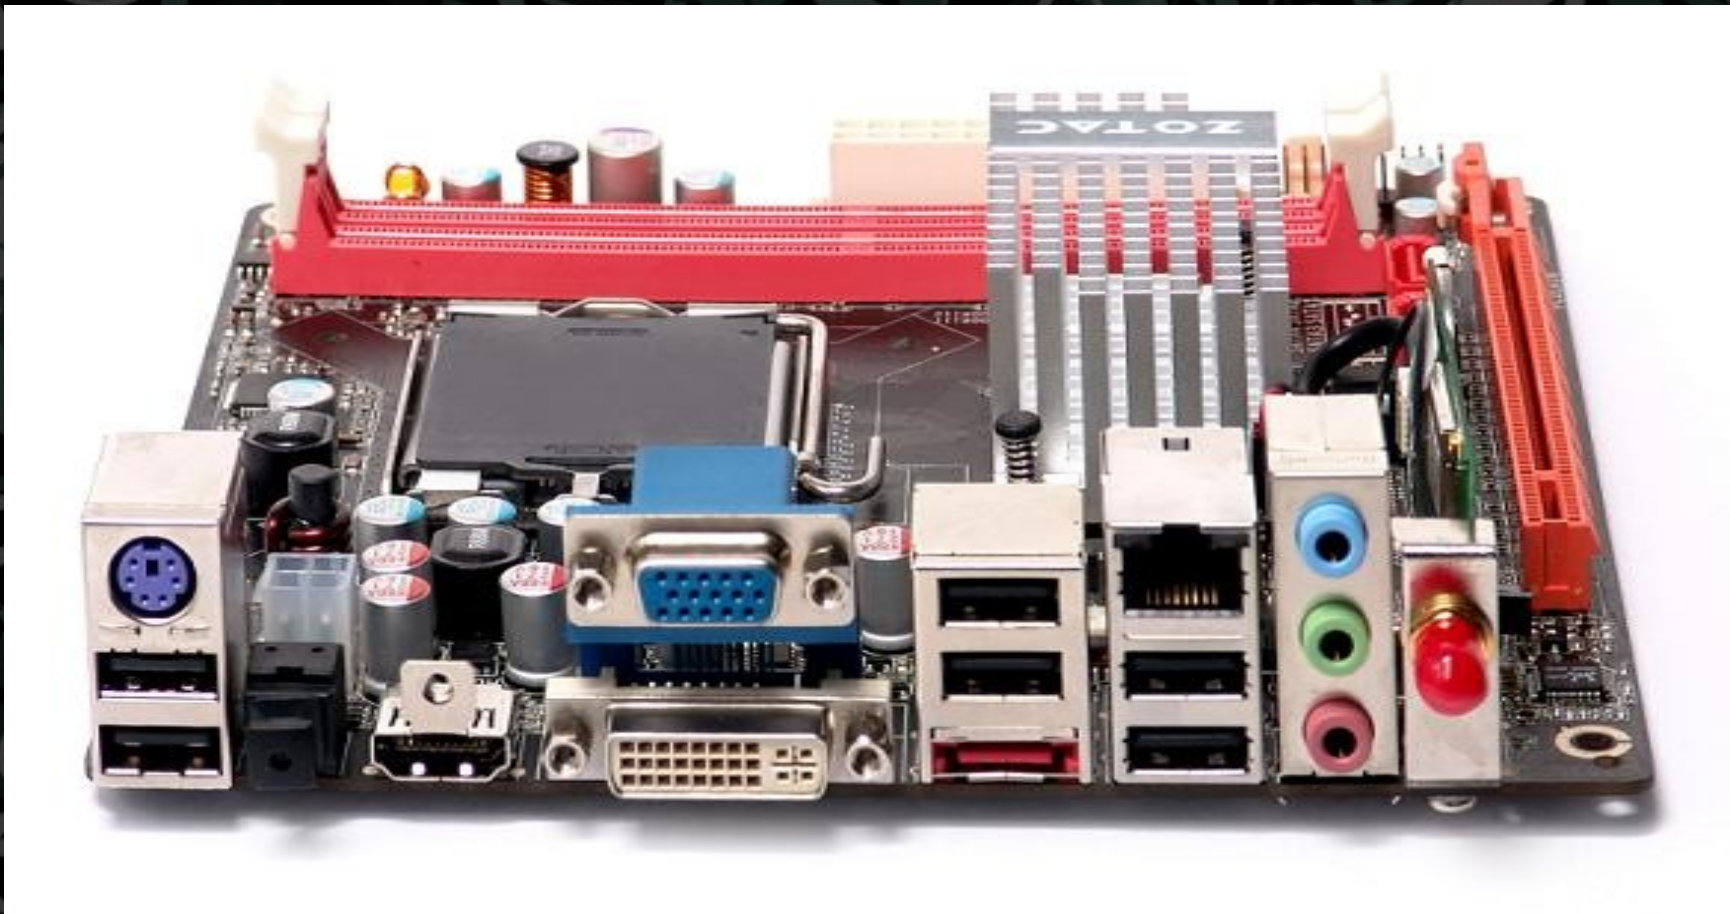

Hardware

- ATX, ITX or mini-ITX
- 2Gb or more RAM
- 120-500Gb hard drive
- SSD or standard hard drive
- TV Tuner card
- EeePC Box

Recommended Hardware

- Zotac GeForce 9300-ITX WiFi

Recommended Hardware

- Hauppauge WinTV HVR-2250
- PCTV USB
- Supported cards listed at www.mythtv.org